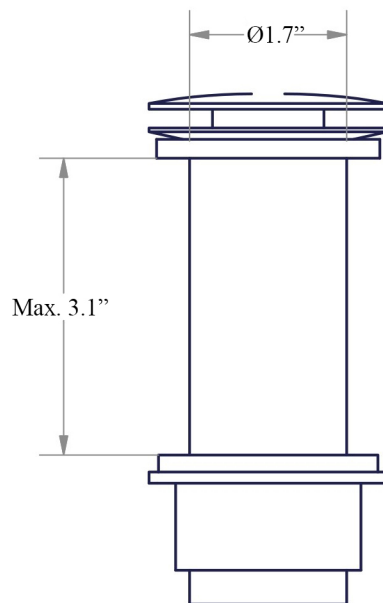

Product Specs Sheets

Spare parts | 53995

Piletta automatica klik senza troppopieno.

Push waste water drain without overflow.

Collection
WSBC

Model |
WSBC 53995

Dimensions Metric

1 inch = 2.54 cm
1 inch = 25.4 mm